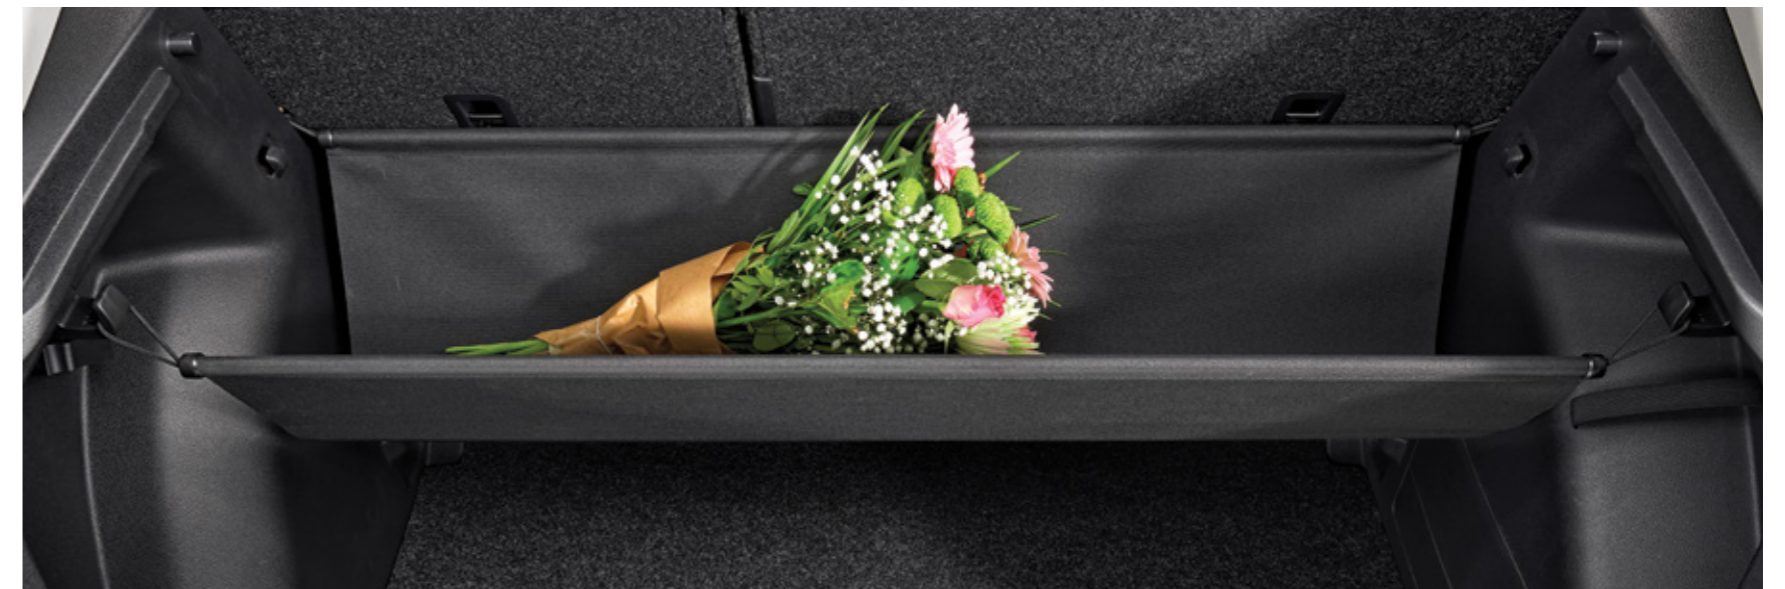

Multifunctional pocket
654 061 103